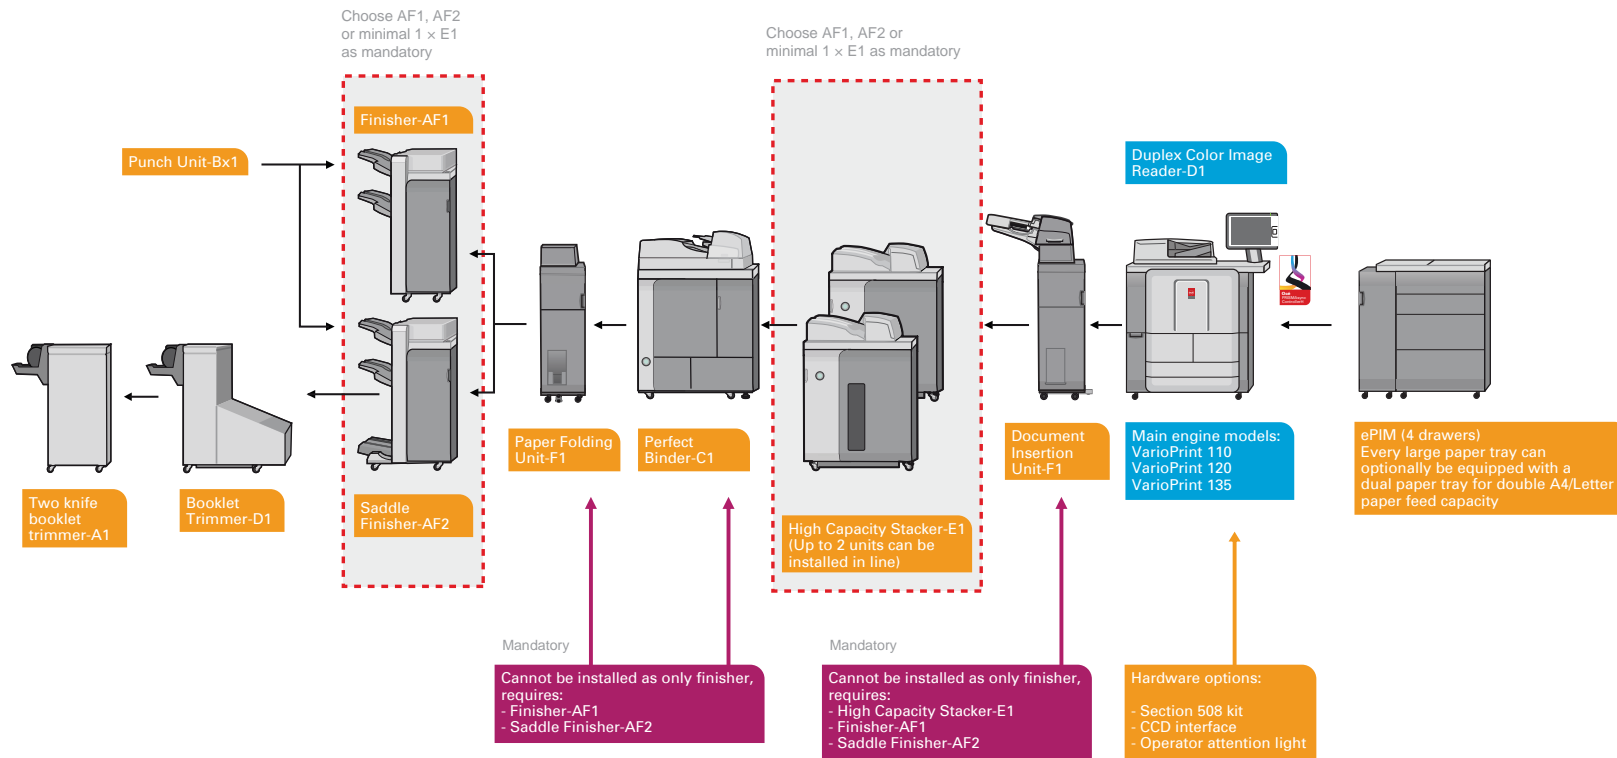

Configuration chart Océ VarioPrint DP Line

Paper output & In-line finishing

Main engine

Paper input

Controller

Océ VarioPrint 110-120-135 comes with PRISMAsync controller offering:

- PostScript 3, PDF 1.7, PCL6, XPS
- State-of-the-art queue management for all jobs (print/copy/scan)
- Production planning with (optional) Schedule
- Workflow automation with (optional) multiple queues and hot folders
- Advanced job and page editing with (optional) DocBox
- High-end performance with print-while-RIP and (optional) streaming functionality
- Accounting (optional)